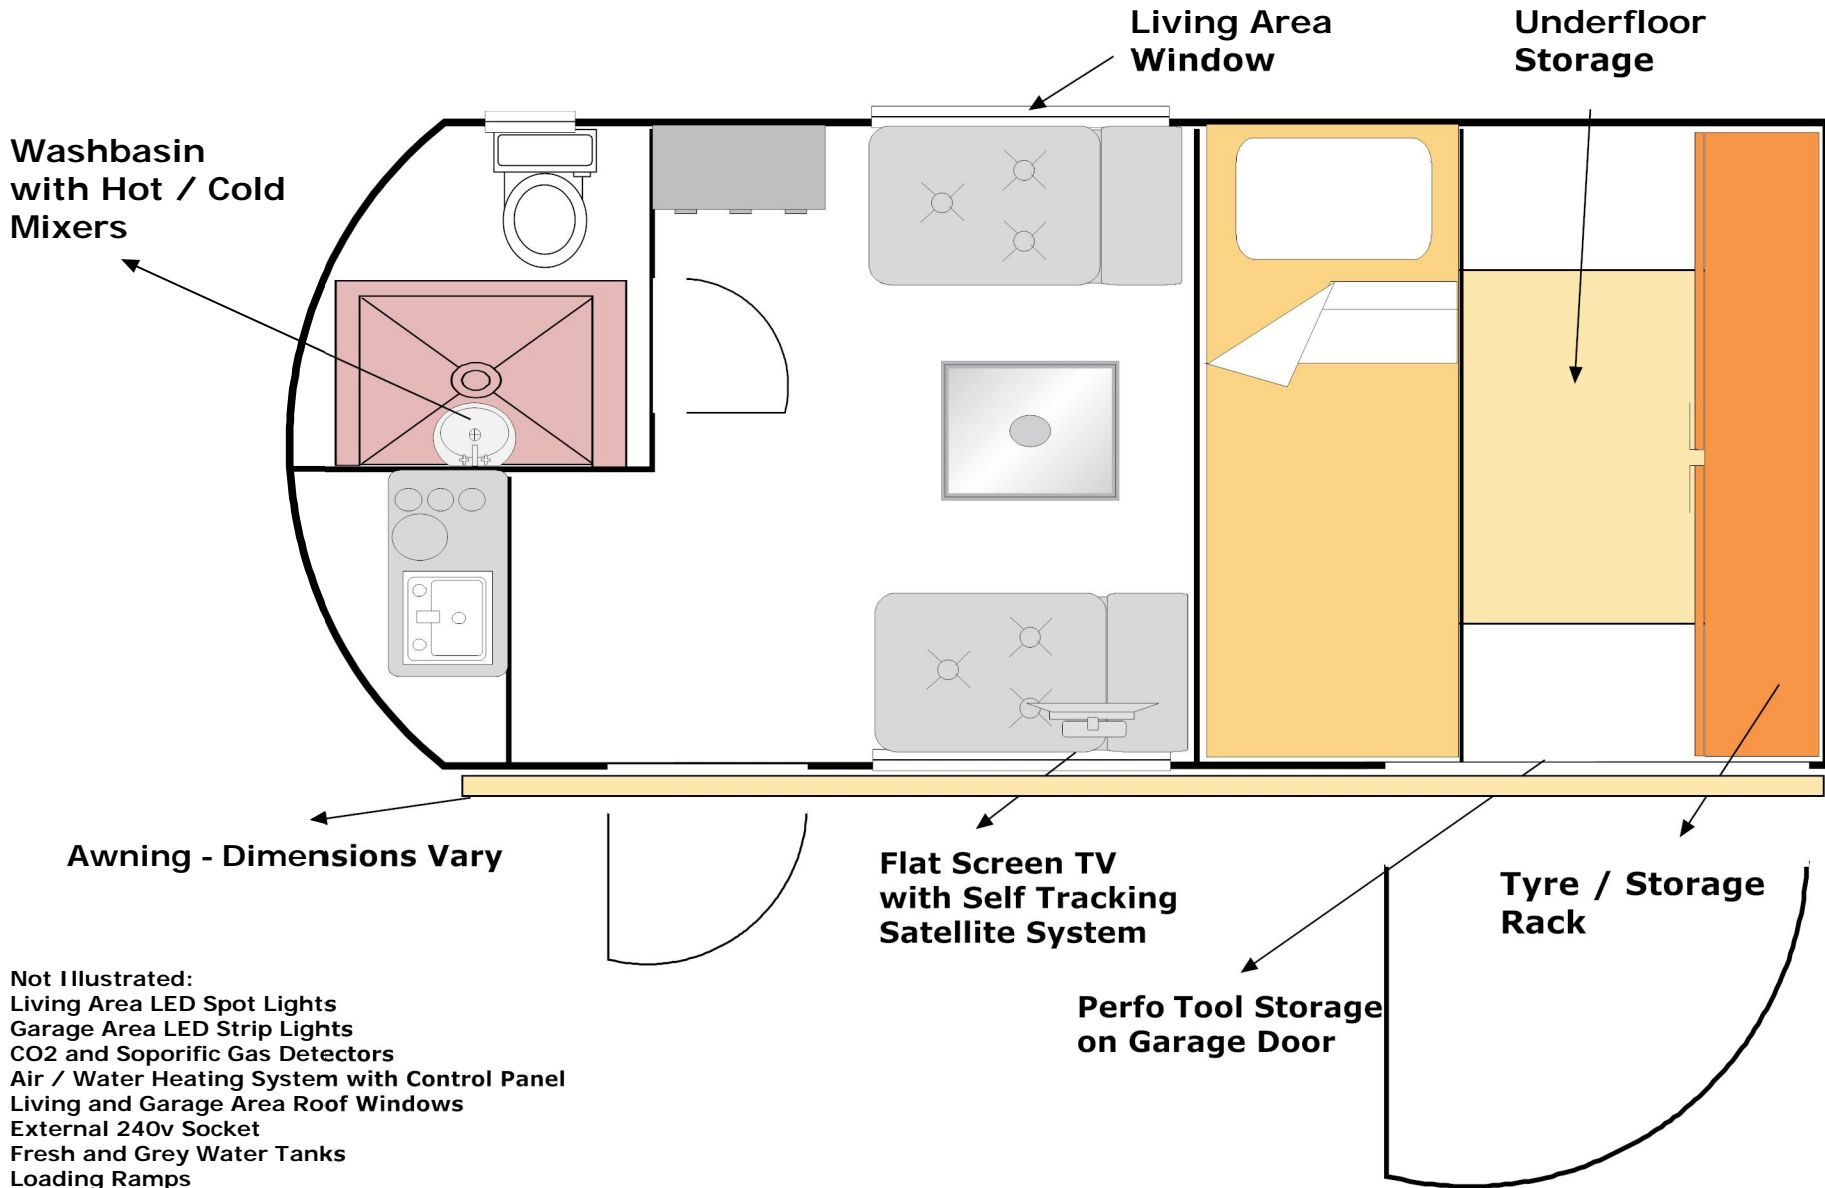

MOTORSPORT TRAILERS LTD - 4300 SERIES WITH OPTIONS

- Not Illustrated:
- Living Area LED Spot Lights
 - Garage Area LED Strip Lights
 - CO2 and Soporific Gas Detectors
 - Air / Water Heating System with Control Panel
 - Living and Garage Area Roof Windows
 - External 240v Socket
 - Fresh and Grey Water Tanks
 - Loading Ramps
 - 12v Travel Battery
 - Drawer and Cupboard Storage

MOTORSPORT TRAILERS - 4300 SERIES WITH OPTIONS - LADEN

All Rights Reserved © MotorSport Trailers Ltd