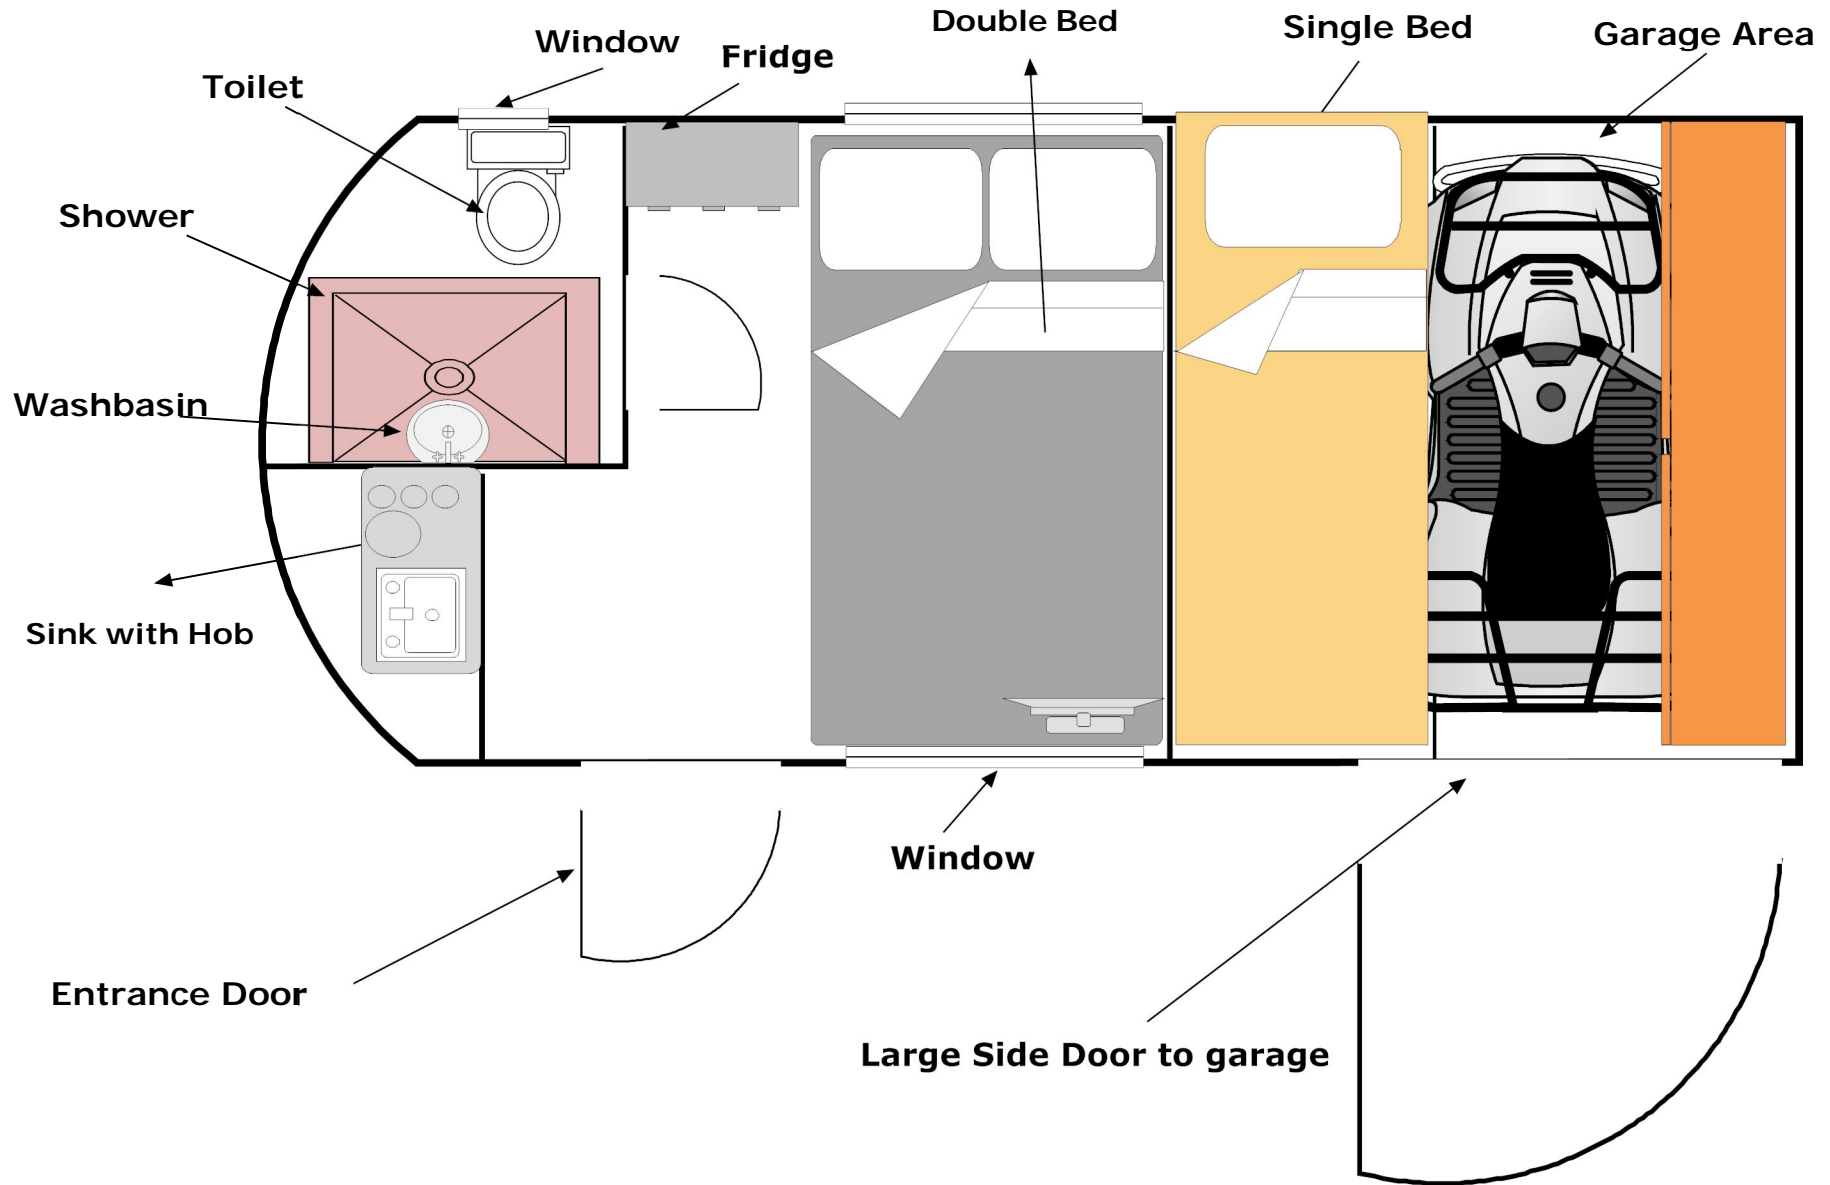

MOTORSPORT TRAILERS - 4300 SERIES WITH OPTIONS - LADEN

All Rights Reserved © MotorSport Trailers Ltd